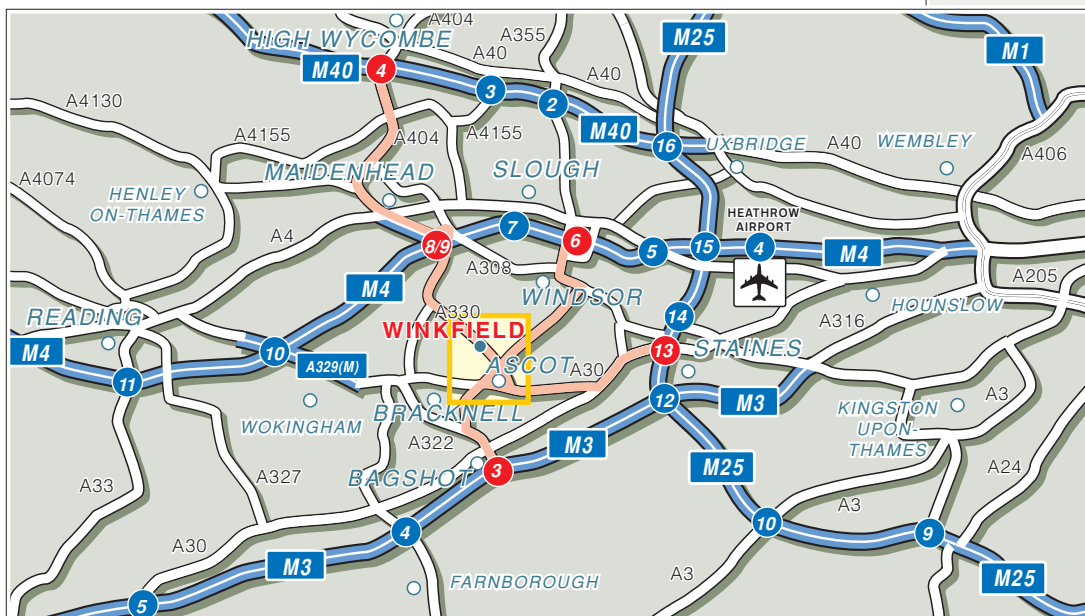

KCA
 Kitchen Studio
 North Street
 Winkfield
 Berkshire SL4 4TE

Tel: +44 (0) 1344 883 777
 Fax: +44 (0) 1344 890 097

Public Transport

By Rail,
 Ascot Station - Approximately 10 minutes drive.
 Windsor & Eton Central Station. - Approximately 30 minutes taxi ride away.
 For information on train operators and times phone National Rail Enquiries on 0845 7484950.

By Air,
 London Heathrow Airport - Approximately 30 minutes drive.

© Give Way 2005
 OS data. PU 100040256. Crown © 2003.